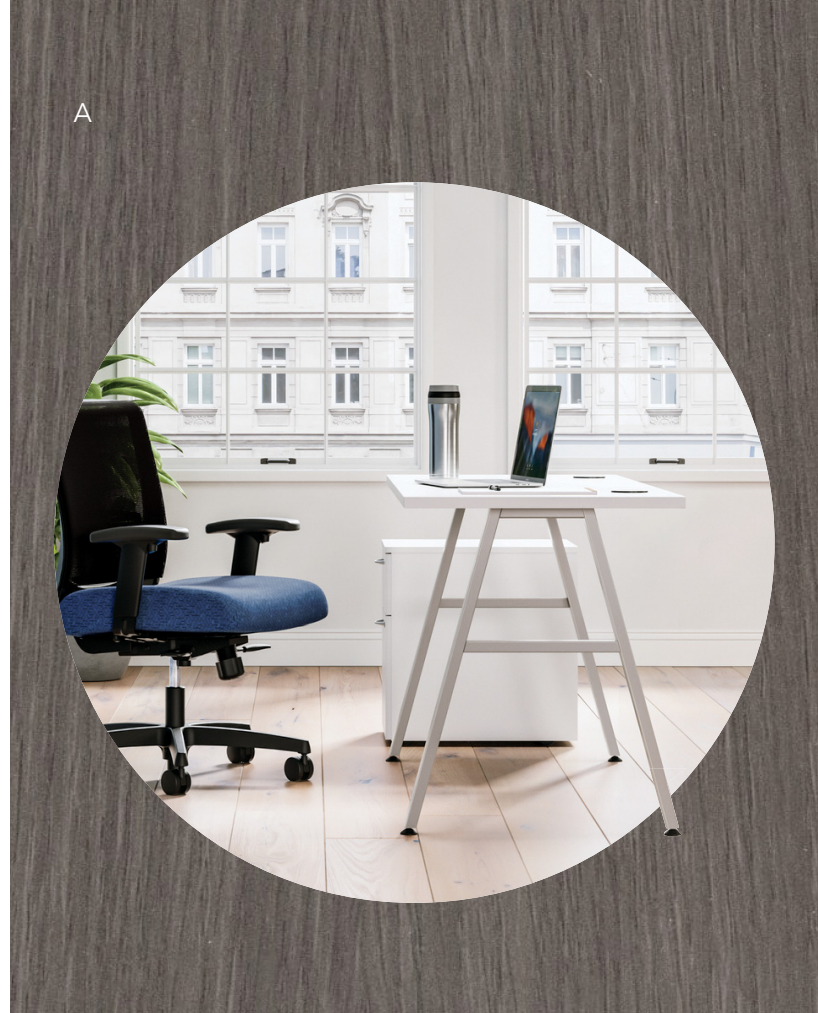

Coordinate Adjustable Desks

- A. Shown in Pinnacle
- B. Shown in Florence Walnut
- C. Shown in Kingswood Walnut
- D. Shown in Portico Teak

Mod

Endless Possibilities. Priceless Value.

Whether you're an experienced CEO or a go-getter who's just joined the team, hardworking people require office solutions that go beyond the basics. We all deserve workstations that offer efficiency, adaptability, and durable practicality—without sacrificing style. Mod—an all-inclusive suite of desks, tables, and storage—is the ideal answer for any space.