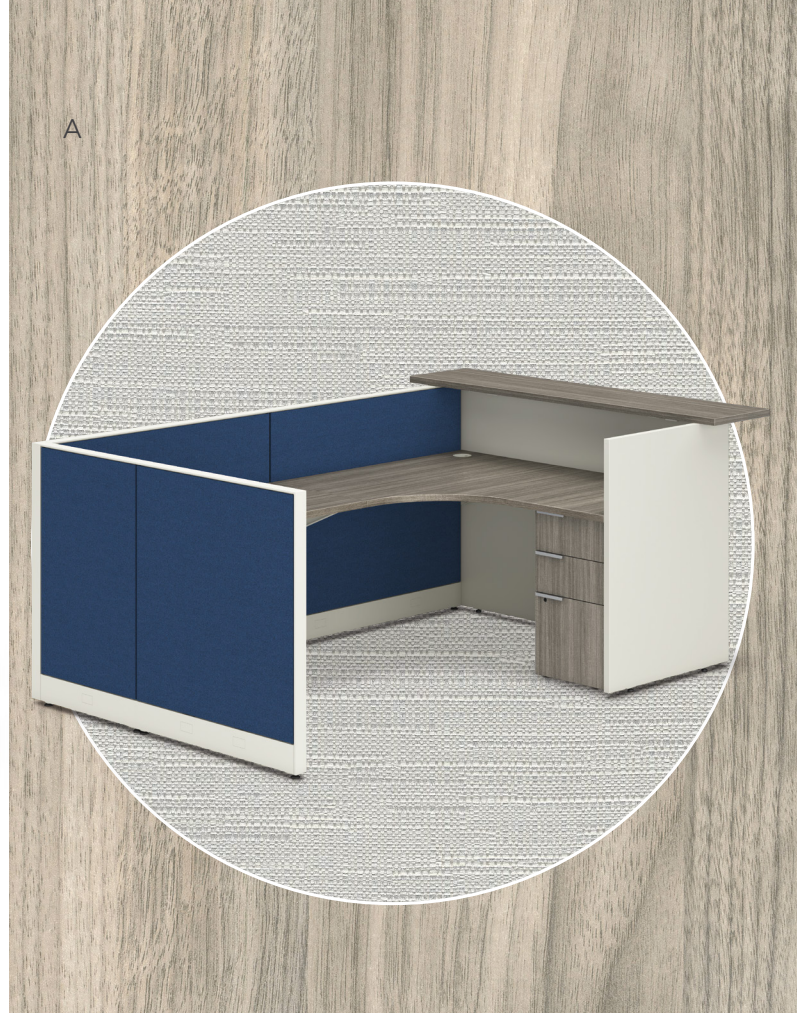

Accelerate®

Accelerate Your Speed of Business

You know how quickly business can change in today's fast-paced environment. You have to be nimble. Adaptable. And you need an office space that can keep up with the pace. Accelerate is a streamlined and refined office system that maximizes style and comfort while minimizing startup time and costs.

Accelerate Cubicles

- A. Shown in Portico Teak & Blazer Lite Wish
- B. Shown in Beigewood & Blazer Lite Hush
- C. Shown in Florence Walnut & Blazer Lite Shelter
- D. Shown in Florence Walnut & Appoint Platinum