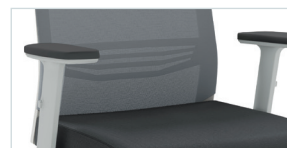

600MMFBK Only

601MMFGT Only

Black Fabric w/Black Frame	Dark Gray Fabric w/Light Gray Frame
-------------------------------	--

This product is part of a complete collection.
See Page 169

CHAIR FEATURES

*Nylon mesh backrest
promotes air circulation*