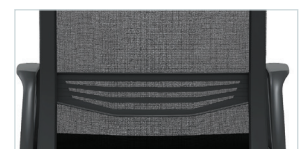

602MMFBK Only

Black Fabric
w/Black Frame

603MMFGT Only

Dark Gray Fabric
w/Light Gray Frame

This product is part of a complete collection.
See Page 169

CHAIR FEATURES

*Lumbar support with high
performance back depth*