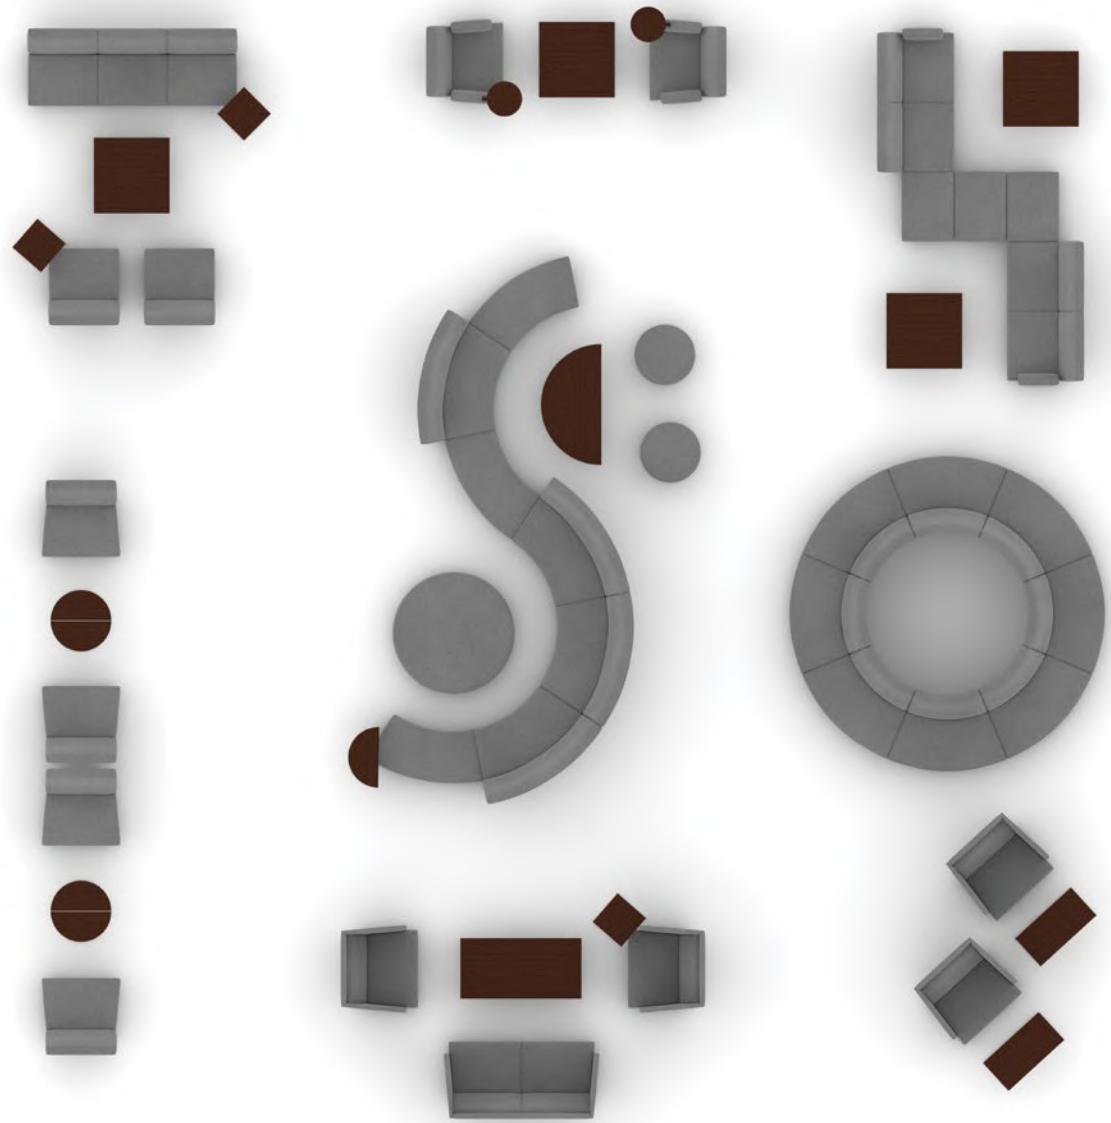

ziva

collaborative lounge

ziva

letting collaboration take any shape

Few furniture styles are as ever-amenable as Ziva. It effortlessly flows throughout any open workspace, letting collaboration of all kinds form naturally at every turn, twist, and corner. This flexible family was made to move around and stay as nimble as it is beautiful.

Opposite
*Upholstered Surround
 Tablet Arm
 Integrated Power*

come one, come all

Ziva is open when it needs to be, and private when quiet concentration is more important. Gradual curves and clean lines invite groups to huddle up, while upholstered surrounds block out the distractions. Tablet arms add a convenient working surface, and built-in electronic stations prove that charging isn't limited to the wall.

ziva

sets the stage for great work

Ziva's clean, modern, geometric lines and shapes let the work and collaboration that happens here shine. Subtle, precise horizontal stitching and contemporary hard surfaces are the difference between simple and sophisticated.

clean lines in every form

Build interest and openness with precisely curved pieces, or create more defined spaces with straight edges. Ziva's modular design lets creativity flourish in any work environment, both in form and in feeling.