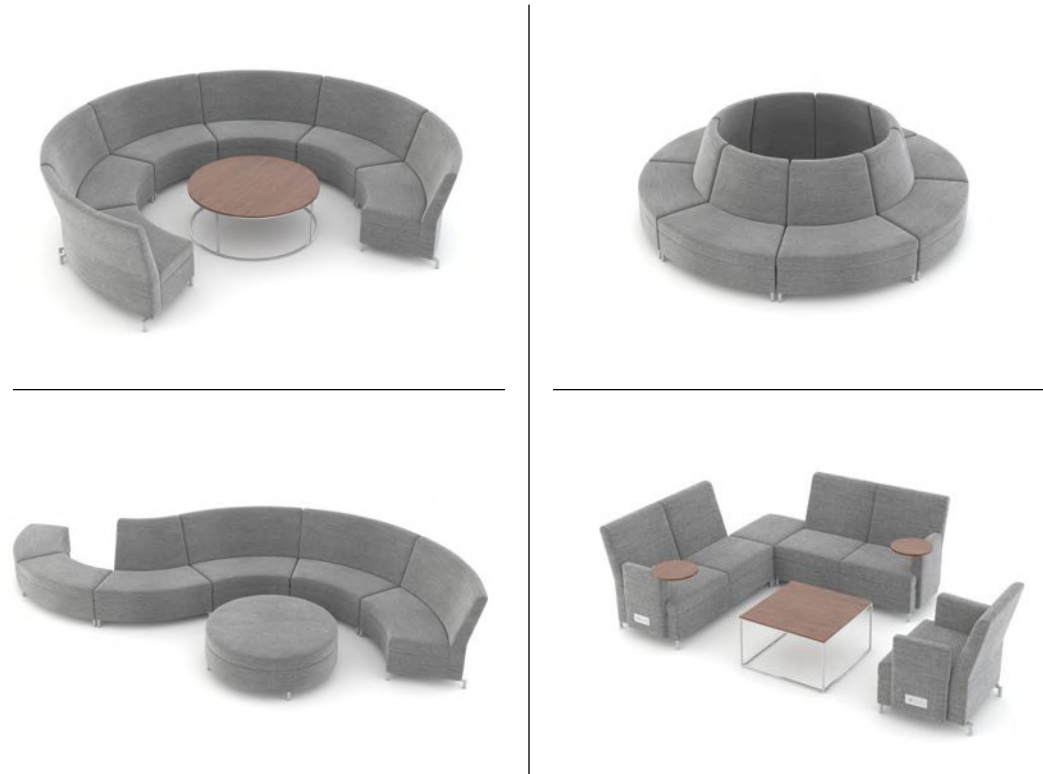

Opposite
*Upholstered Surround
 Tablet Arm
 Integrated Power*

come one, come all

Ziva is open when it needs to be, and private when quiet concentration is more important. Gradual curves and clean lines invite groups to huddle up, while upholstered surrounds block out the distractions. Tablet arms add a convenient working surface, and built-in electronic stations prove that charging isn't limited to the wall.

ziva

sets the stage for great work

Ziva's clean, modern, geometric lines and shapes let the work and collaboration that happens here shine. Subtle, precise horizontal stitching and contemporary hard surfaces are the difference between simple and sophisticated.

ziva

Details matter, and Ziva doesn't overlook a single one. **Foot Options** Adjustable, easy-to-level metal feet and optional casters are a critical part of the collection's ability to quickly change from one configuration to another. **Tables** Lightly scaled tables in both occasional and work heights are easy to pull up or put away. Available in veneer or white solid surface finishes. **Fabrics** All fabrics run railroaded.

clean lines in every form

Build interest and openness with precisely curved pieces, or create more defined spaces with straight edges. Ziva's modular design lets creativity flourish in any work environment, both in form and in feeling.