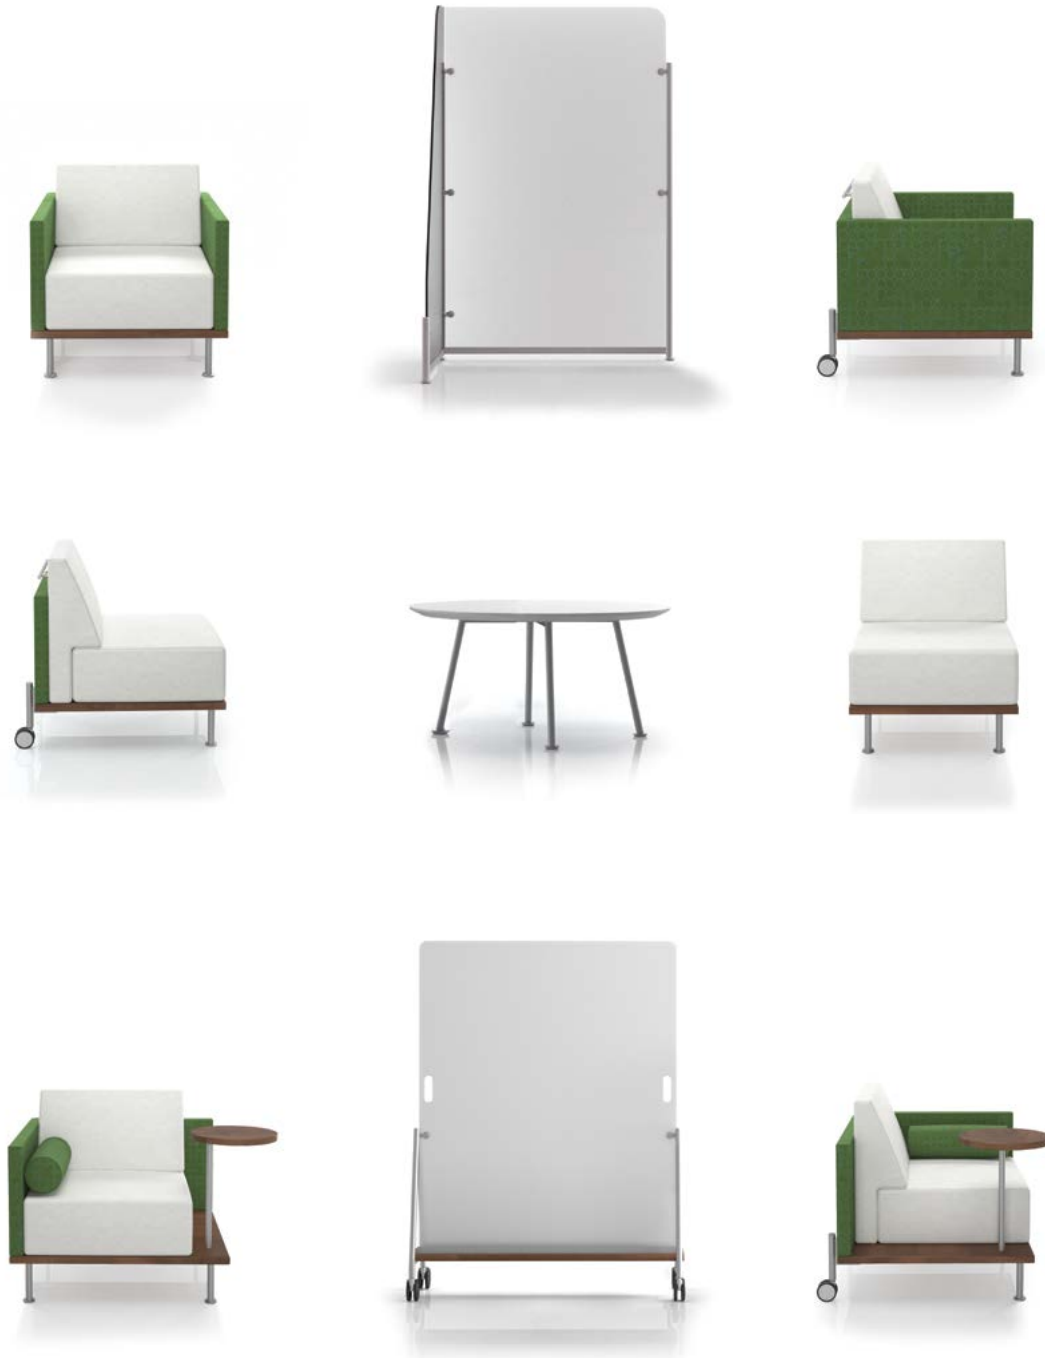

collective motion

jsifurniture.com

Each piece of wood is unique, characterized with differences in color, grain configuration and texture. These characteristics are not considered defects and are easily detected with natural and light finishes.

Two distinct styles marry into one inimitable personality. Media consoles, privacy screens and huddle tables with writable worksurfaces encourage collaboration and teamwork. Lounge elements such as the precisely designed occasional tables add prestige to waiting areas. Mix and match for diversity and functionality.