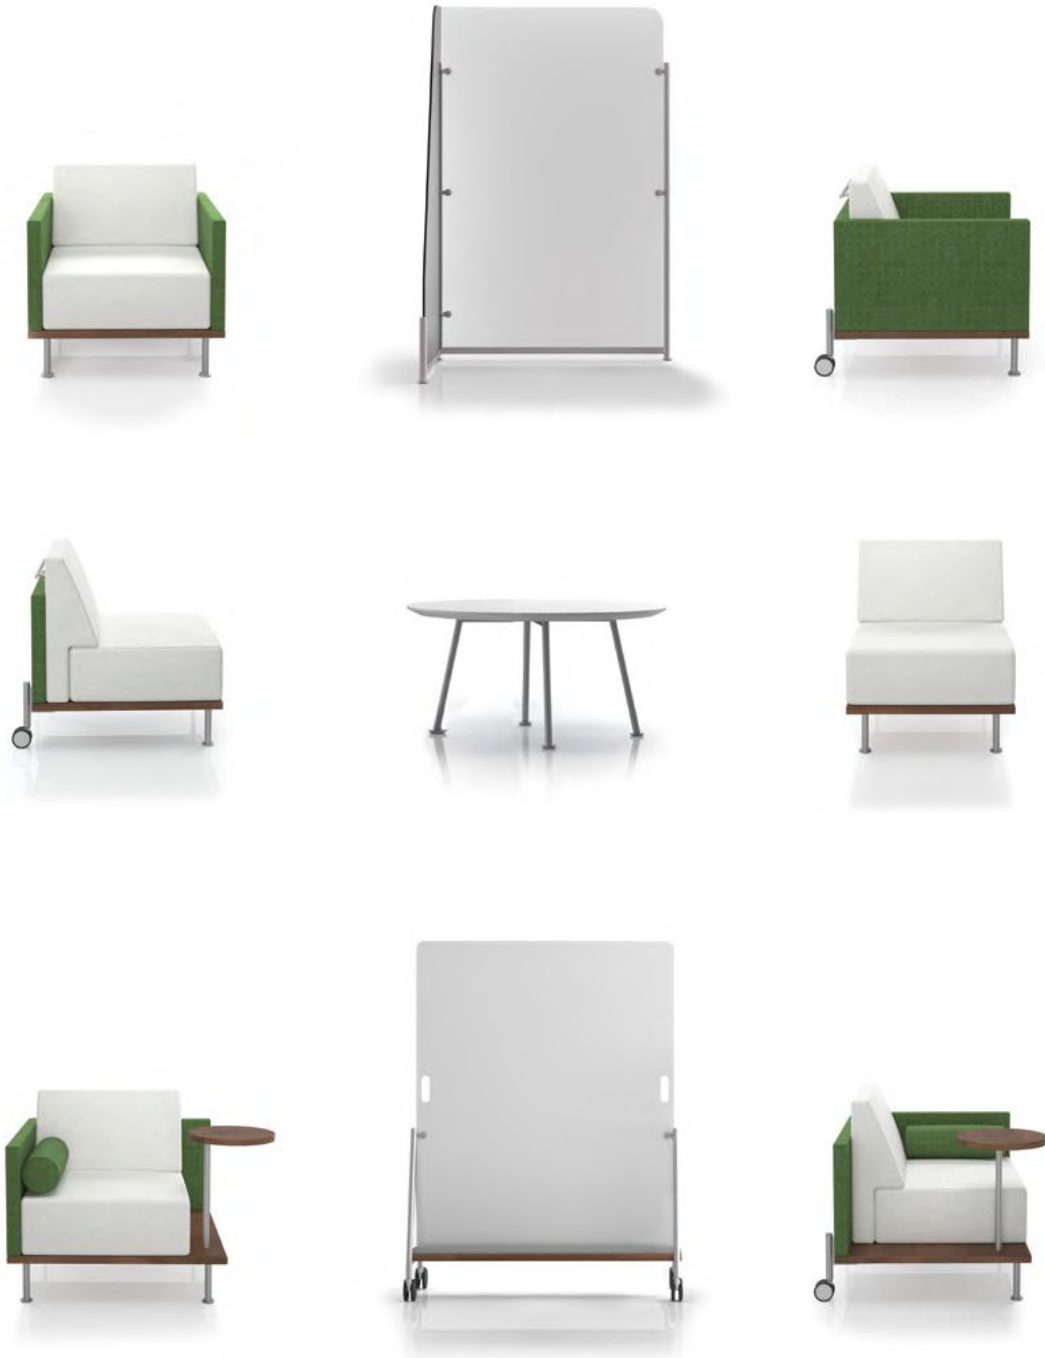

collective motion

jsifurniture.com

Each piece of wood is unique, characterized with differences in color, grain configuration and texture. These characteristics are not considered defects and are easily detected with natural and light finishes.

Two distinct styles marry into one inimitable personality. Media consoles, privacy screens and huddle tables with writable worksurfaces encourage collaboration and teamwork. Lounge elements such as the precisely designed occasional tables add prestige to waiting areas. Mix and match for diversity and functionality.