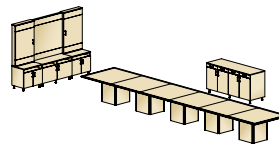

Bravado

Markerboard Media Wall Cabinet
Wire Management Access Base

modern application

Multi-functional and impromptu collaboration are simple when technology is within reach. Wire channels, optional wire access bases, and tilt-up power and data connectivity furnish meeting spaces with efficient, fluid functionality.

Bravado

view table with power and media wall
overall dimensions
96"W 84"D

view table with power and media/storage center
overall dimensions
96"W 240"D

boat table with power, media wall and storage
overall dimensions
96"W 216"D

square table and media wall
overall dimensions
96"W 100"D

large meeting room with media storage and buffet storage
overall dimensions
108"W 368"D

small meeting room with buffet storage
overall dimensions
72"W 180"D