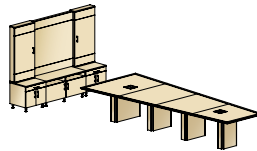

Bravado

Markerboard Media Wall Cabinet
Wire Management Access Base

modern application

Multi-functional and impromptu collaboration are simple when technology is within reach. Wire channels, optional wire access bases, and tilt-up power and data connectivity furnish meeting spaces with efficient, fluid functionality.

Bravado

view table with power and media wall
overall dimensions
96"W 84"D

view table with power and media/storage center
overall dimensions
96"W 240"D

boat table with power, media wall and storage
overall dimensions
96"W 216"D

square table and media wall
overall dimensions
96"W 100"D

large meeting room with media storage and buffet storage
overall dimensions
108"W 368"D

small meeting room with buffet storage
overall dimensions
72"W 180"D