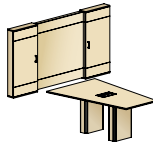

Bravado

Markerboard Media Wall Cabinet
Wire Management Access Base

modern application

Multi-functional and impromptu collaboration are simple when technology is within reach. Wire channels, optional wire access bases, and tilt-up power and data connectivity furnish meeting spaces with efficient, fluid functionality.

Bravado

view table with power and media wall
overall dimensions
96"W 84"D

view table with power and media/storage center
overall dimensions
96"W 240"D

boat table with power, media wall and storage
overall dimensions
96"W 216"D

square table and media wall
overall dimensions
96"W 100"D

large meeting room with media storage and buffet storage
overall dimensions
108"W 368"D

small meeting room with buffet storage
overall dimensions
72"W 180"D