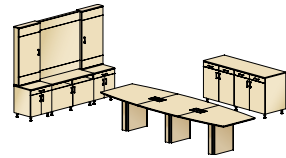

Bravado

Markerboard Media Wall Cabinet
Wire Management Access Base

modern application

Multi-functional and impromptu collaboration are simple when technology is within reach. Wire channels, optional wire access bases, and tilt-up power and data connectivity furnish meeting spaces with efficient, fluid functionality.

Bravado

view table with power and media wall
overall dimensions
96"W 84"D

view table with power and media/storage center
overall dimensions
96"W 240"D

boat table with power, media wall and storage
overall dimensions
96"W 216"D

square table and media wall
overall dimensions
96"W 100"D

large meeting room with media storage and buffet storage
overall dimensions
108"W 368"D

small meeting room with buffet storage
overall dimensions
72"W 180"D