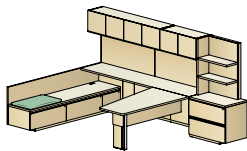

architectural workwall with workcenter
overall dimensions
120"W 82"D 86"H

architectural workwall with media center
overall dimensions
144"W 144"D 86"H

architectural workwall with shelves and storage
overall dimensions
156"W 106"D 86"H

architectural workwall with shelves
overall dimensions
144"W 88"D 86"H

asymmetric L-unit with side casegood workwall
overall dimensions
144"W 81"D 71"H

u-unit with side casegood workwall
overall dimensions
145"W 94"D 71"H