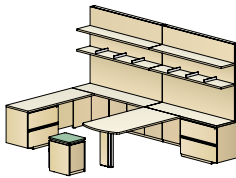

Shuttle options accommodate piling, supplies, and accessories. Shuttles slide to deliver projects to the active work area, then stow under the desktop when not in use.

JSI

apogee

architectural workwall with workcenter and console
overall dimensions
144"W 104"D 86"H

architectural workwall with workcenter
overall dimensions
120"W 82"D 86"H

architectural workwall with media center
overall dimensions
144"W 144"D 86"H

architectural workwall with shelves and storage
overall dimensions
156"W 106"D 86"H