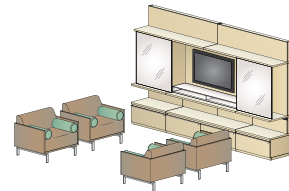

architectural workwall with media center
overall dimensions
144"W 144"D 86"H