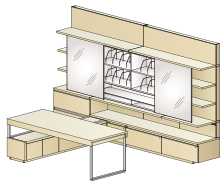

apogee

Ingenious layers

Casegood Workwalls, offered in two heights and depths, feature wall-mounted and freestanding overhead storage which can be specified using modular or assembled units or a combination of both. An aluminum shelf option frees up desk space while keeping small items within reach.

apogee

workcenter options

Workcenters for Architectural Workwalls integrate technology, filing, piling, reference, and tools. Sliding doors allow users to conceal the space when it's not in use.

shuttle options

Shuttle options accommodate piling, supplies, and accessories. Shuttles slide to deliver projects to the active work area, then stow under the desktop when not in use.

JSI

apogee

architectural workwall with workcenter and console
overall dimensions
144"W 104"D 86"H