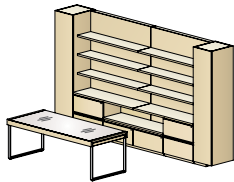

apogee

workcenter options

Workcenters for Architectural Workwalls integrate technology, filing, piling, reference, and tools. Sliding doors allow users to conceal the space when it's not in use.

shuttle options

Shuttle options accommodate piling, supplies, and accessories. Shuttles slide to deliver projects to the active work area, then stow under the desktop when not in use.

JSI

apogee

architectural workwall with workcenter and console
overall dimensions
144"W 104"D 86"H

architectural workwall with workcenter
overall dimensions
120"W 82"D 86"H

architectural workwall with media center
overall dimensions
144"W 144"D 86"H

architectural workwall with shelves and storage
overall dimensions
156"W 106"D 86"H