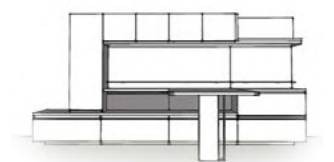

shuttle options

Shuttle options accommodate piling, supplies, and accessories. Shuttles slide to deliver projects to the active work area, then stow under the desktop when not in use.

JSI