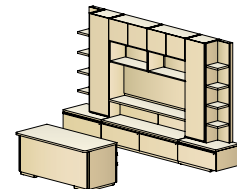

desk with back casegood workwall
overall dimensions
144"W 106"D 86"H

Apogee designed by CSD Studio