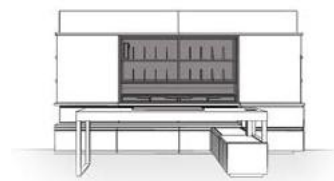

apogee

workcenter options

Workcenters for Architectural Workwalls integrate technology, filing, piling, reference, and tools. Sliding doors allow users to conceal the space when it's not in use.