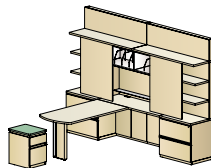

Shuttle options accommodate piling, supplies, and accessories. Shuttles slide to deliver projects to the active work area, then stow under the desktop when not in use.

JSI

apogee

architectural workwall with workcenter and console
overall dimensions
144"W 104"D 86"H

architectural workwall with workcenter
overall dimensions
120"W 82"D 86"H

architectural workwall with media center
overall dimensions
144"W 144"D 86"H

architectural workwall with shelves and storage
overall dimensions
156"W 106"D 86"H