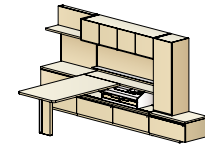

Shuttle options accommodate piling, supplies, and accessories. Shuttles slide to deliver projects to the active work area, then stow under the desktop when not in use.

JSI

apogee

architectural workwall with workcenter and console
overall dimensions
144"W 104"D 86"H

architectural workwall with workcenter
overall dimensions
120"W 82"D 86"H

architectural workwall with media center
overall dimensions
144"W 144"D 86"H

architectural workwall with shelves and storage
overall dimensions
156"W 106"D 86"H

architectural workwall with shelves
overall dimensions
144"W 88"D 86"H

asymmetric L-unit with side casegood workwall
overall dimensions
144"W 81"D 71"H

u-unit with side casegood workwall
overall dimensions
145"W 94"D 71"H