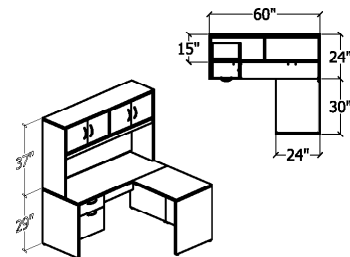

Typical #ES16

1	UN6024 L/BF	DESK	$666	$666
1	UN3024 ER/OP/R	RETURN	$333	$333
1	UN60HUTDO	HUTCH	$865	$865
			$1864	
			TOTAL