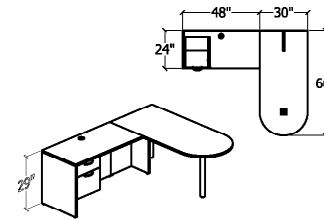

Typical #ES20

1	UN6630DT/EG	D TOP	$725	$725
1	UN4824ER/BF/L	RETURN	$597	$597
			$1322	
			TOTAL