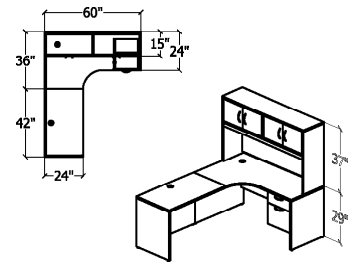

Typical #ES14

1	UN6036 L/ECU/RBF	EXT CORNER	$971	$971
1	UN4224 ER/OP/L	RETURN	$439	$439
1	UN60HUTDO	HUTCH	$865	$865
			$2275	
			TOTAL