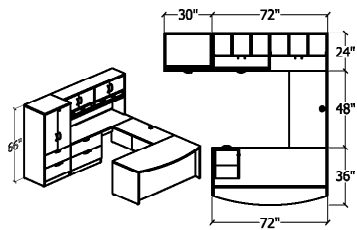

Typical #ES19

1	UN7236BWR/BBFF	DESK	$1221	$1221
1	UN4824CT	BRIDGE	$351	$351
1	UN7224L/LF	LATERAL	$1181	$1181
1	UN72HUTDO	HUTCH	$1168	$887
1	UN72PH	DIVIDERS	$215	$215
1	UN3666LF/SC/24	STORAGE	$1449	$1449
			$5370	
			TOTAL