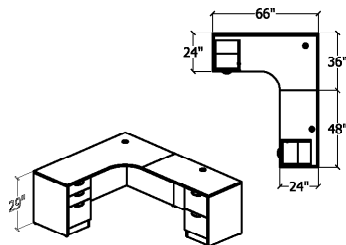

Typical #ES12

1	UN6636 R/ECU/LBBFF	EXT CORNER	$1239	$1239
1	UN4824 ER/FFF/R	RETURN	$785	$785
			$2024	
			TOTAL