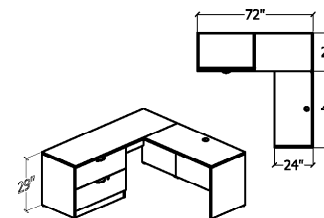

Typical #ES19

1	UN7236BWR/BBFF	DESK	\$1221	\$1221
1	UN4824CT	BRIDGE	\$351	\$351
1	UN7224L/LF	LATERAL	\$1181	\$1181
1	UN72HUTDO	HUTCH	\$1168	\$887
1	UN72PH	DIVIDERS	\$215	\$215
1	UN3666LF/SC/24	STORAGE	\$1449	\$1449
			\$5370	
			TOTAL	