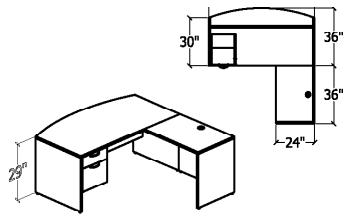

TYPICAL LAYOUTS

Typical #ES9

1	UN6624 R/BF	DESK	\$853	\$853
1	UN4824 ER/FFF/L	RETURN	\$785	\$785
			\$1638	
			TOTAL	

Typical #ES13

1	UN7236 R/ECU/LBBFF	EXT CORNER	\$1,280	\$1,280
1	UN3024 ER/OP/R	RETURN	\$333	\$333
1	UN66HUTDO	HUTCH	\$888	\$888
			\$2501	
			TOTAL	