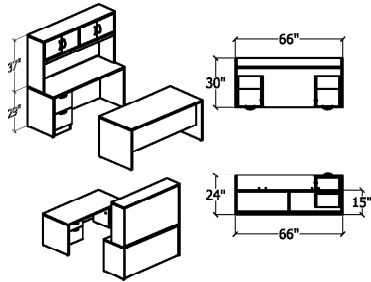

Typical #ES23

1	UN6630 D/BF/BF	DESK	$953	$953
1	UN6624 L/FFF	CREDENZA	$1052	$1052
1	UN66HUTDO	HUTCH	$888	$888
			$2893	
			TOTAL	

Typical #ES1

1	UN7223ER/OL	DESK	$663	$663
1	UN7220D/OP/LF/L/23	CREDENZA	$309	$309
1	METALRISER	RISER	$175	$175
			$1147	
			MSRP LIST	

Typical #ES2

1	UN7230L/BF/GR	DESK	$870	$870
1	UN3624 ER/OP/R	RETURN	$386	$386
			$1,256	
			MSRP LIST	

Typical #ES3

1	UN7230R/BF/FMP	DESK	$944	$944
2	POST12/S	POST	$110	$220
1	GP7212	PANEL	$222	$222
1	STT72	T.TOP	$205	$205

Typical #ES4

1	UN7224R/BF	DESK	$882	$882
			$882	
			MSRP LIST