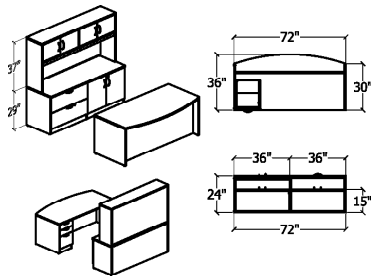

Typical #ES24

1	UN7236 BWR/BBFF	DESK	$1221	$1221
1	UN7224 LF/SC	CREDENZA	$1469	$1469
1	UN72HUTDO	HUTCH	$940	$940
			$3630	
			TOTAL	

Typical #ES5

1	UN6036BWL/BF	DESK	$924	$924
			$924	
			MSRP LIST	

Typical #ES6

1	UN7236BWD/TD/FMP	DESK	$1053	$1035
1	UN3624ER/BF/L	RETURN	$385	$385
			$1420	
			MSRP LIST	

Typical #ES7

1	UN7230R/BBFF	DESK	$1122	$1122
1	UN4221ER/FFF/L	RETURN	$755	$755
			$1877	
			MSRP LIST	

Typical #ES7

1	UN7230/DT/EG	D.TOP	$772	$772
1	UN3620CT	BRIDGE	$310	$310
1	UN7224L/BF	CREDENZA	$883	$883
			$1965	
			MSRP LIST