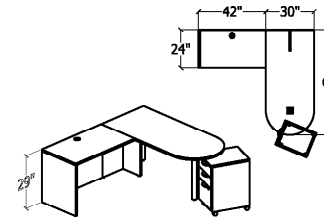

Typical #ES21

1	UN6630DT/EG	D TOP	$725	$725
1	UN4824ER/OP/L	RETURN	$444	$444
1	IBBFM/21	PED	$579	$579
			$1748	
			TOTAL