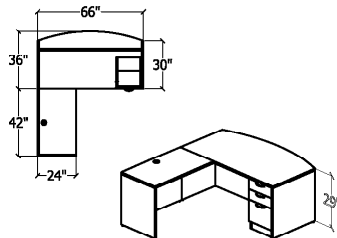

Typical #ES11

1	UN6636 BWR/BBFF	DESK	$1204	$1204
1	UN4224 ER/OP/L	RETURN	$439	$439
			$1618	
			TOTAL