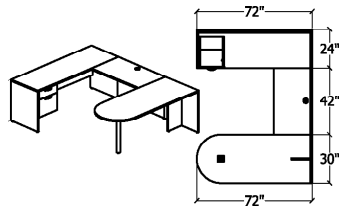

TYPICAL LAYOUTS

Typical #ES17

1	UN7230ER/OL	DESK	\$721	\$721
1	UN7220D/OP/LF/BB/L/23	DESK	\$1113	\$1113
1	RISER	RISER	\$175	\$175
			\$2009	
			TOTAL	

Typical #ES20

1	UN6630DT/EG	D TOP	\$725	\$725
1	UN4824ER/BF/L	RETURN	\$597	\$597
			\$1322	
			TOTAL	