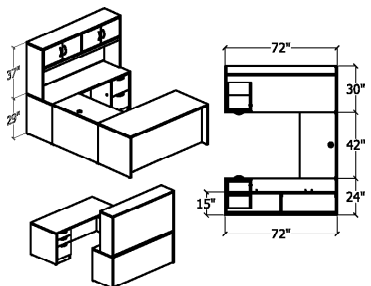

Typical #ES25

1	UN7230 L/BBFF	DESK	$1123	$1123
1	UN4224 CT	BRIDGE	$339	$339
1	UN7224 R/FFF	CREDENZA	$1081	$1081
1	UN72HUTDO	HUTCH	$940	$940
			$3483	
			TOTAL	

Typical #ES8

1	UN6630L/BF	DESK	$847	$847
1	UN6630R/BF	DESK	$847	$847
1	UN4224ER/BF/R	RETURN	$567	$567
1	UN4224ER/BF/L	RETURN	$567	$567
2	UN66HUTDO	HUTCH	$888	$1776
			$4604	
			MSRP LIST