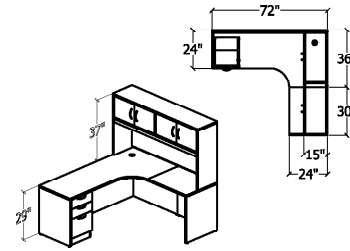

TYPICAL LAYOUTS

Typical #ES9

1	UN6624 R/BF	DESK	\$853	\$853
1	UN4824 ER/FFF/L	RETURN	\$785	\$785
			\$1638	
			TOTAL	

Typical #ES13

1	UN7236 R/ECU/LBBFF	EXT CORNER	\$1,280	\$1,280
1	UN3024 ER/OP/R	RETURN	\$333	\$333
1	UN66HUTDO	HUTCH	\$888	\$888
			\$2501	
			TOTAL	