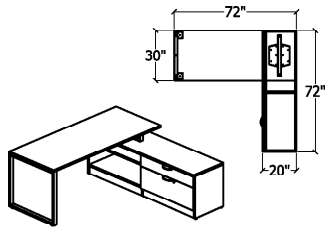

TYPICAL LAYOUTS

Typical #ES17

1	UN7230ER/OL	DESK	$721	$721
1	UN7220D/OP/LF/BB/L/23	DESK	$1113	$1113
1	RISER	RISER	$175	$175
			$2009	
			TOTAL