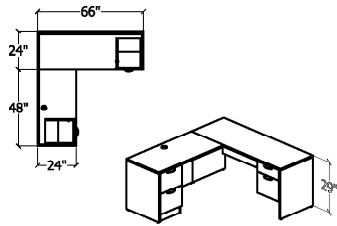

TYPICAL LAYOUTS

Typical #ES9

1	UN6624 R/BF	DESK	\$853	\$853
1	UN4824 ER/FFF/L	RETURN	\$785	\$785
			\$1638	
			TOTAL	

Typical #ES13

1	UN7236 R/ECU/LBBFF	EXT CORNER	\$1,280	\$1,280
1	UN3024 ER/OP/R	RETURN	\$333	\$333
1	UN66HUTDO	HUTCH	\$888	\$888
			\$2501	
			TOTAL	