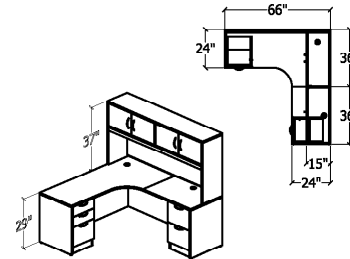

Typical #ES15

1	UN6636 R/ECU/LBBFF	EXT CORNER	$1239	$1239
1	UN4824 ER/FFF/R	RETURN	$785	$785
1	UN66HUTDO	HUTCH	$888	$888
			$2912	
			TOTAL