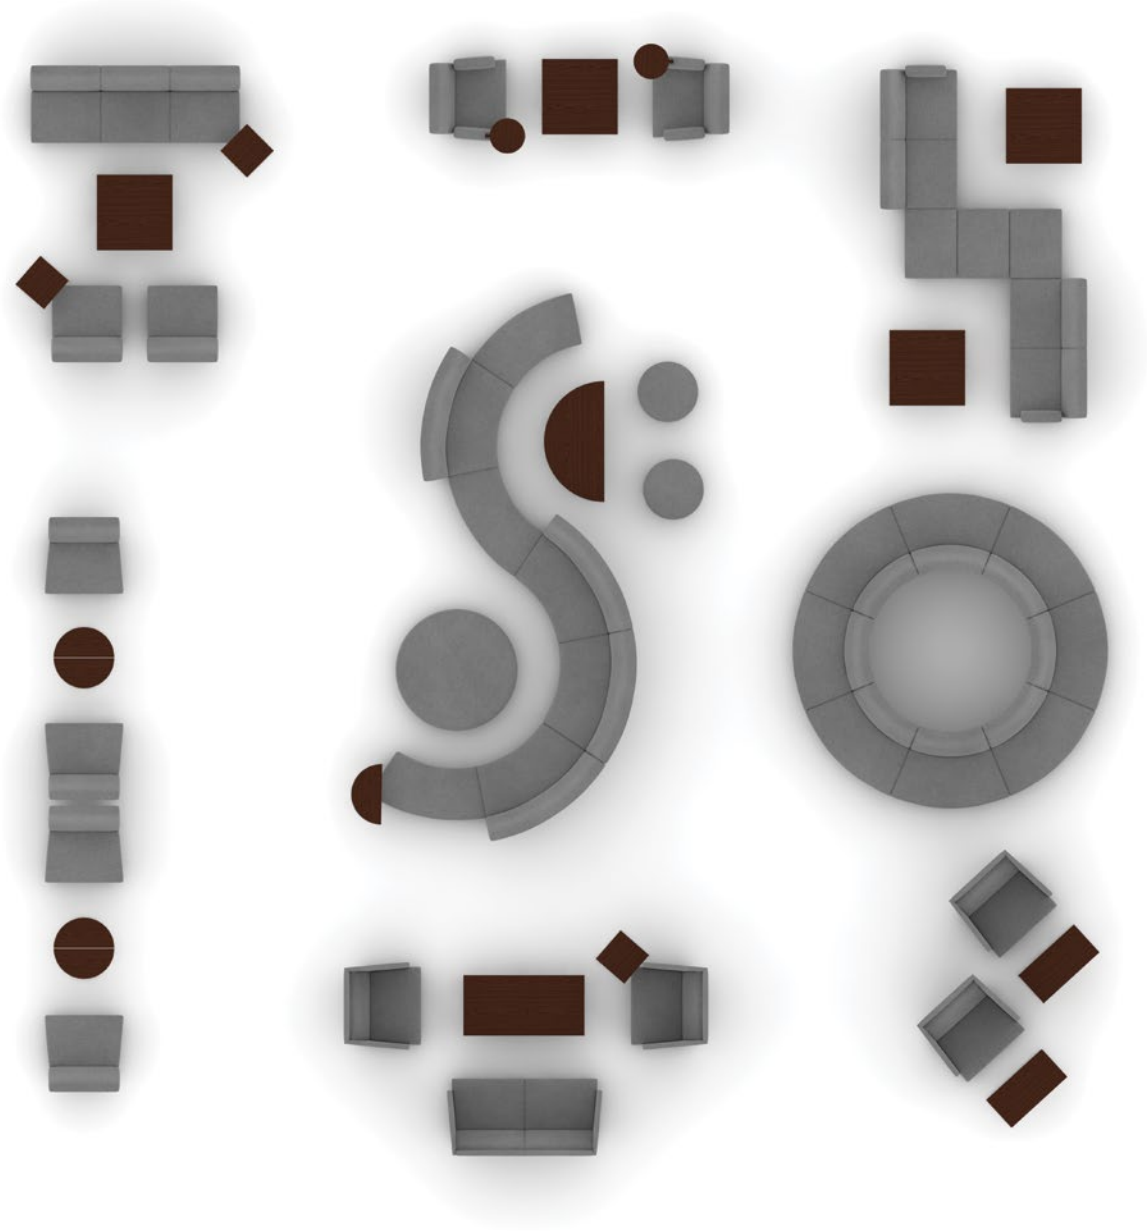

ziva

collaborative lounge

ziva

letting collaboration take any shape

Few furniture styles are as ever-amenable as Ziva. It effortlessly flows throughout any open workspace, letting collaboration of all kinds form naturally at every turn, twist, and corner. This flexible family was made to move around and stay as nimble as it is beautiful.

Opposite
*Upholstered Surround
 Tablet Arm
 Integrated Power*

come one, come all

Ziva is open when it needs to be, and private when quiet concentration is more important. Gradual curves and clean lines invite groups to huddle up, while upholstered surrounds block out the distractions. Tablet arms add a convenient working surface, and built-in electronic stations prove that charging isn't limited to the wall.

ziva

sets the stage for great work

Ziva's clean, modern, geometric lines and shapes let the work and collaboration that happens here shine. Subtle, precise horizontal stitching and contemporary hard surfaces are the difference between simple and sophisticated.

clean lines in every form

Build interest and openness with precisely curved pieces, or create more defined spaces with straight edges. Ziva's modular design lets creativity flourish in any work environment, both in form and in feeling.