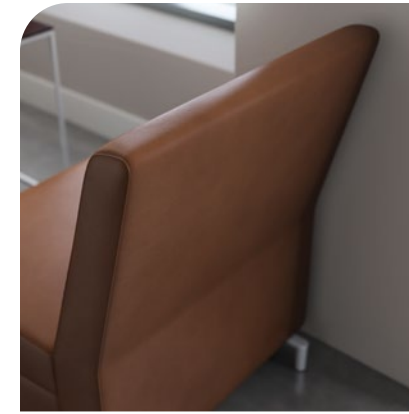

ziva

collaborative lounge

ziva

letting collaboration take any shape

Few furniture styles are as ever-amenable as Ziva. It effortlessly flows throughout any open workspace, letting collaboration of all kinds form naturally at every turn, twist, and corner. This flexible family was made to move around and stay as nimble as it is beautiful.

Opposite
*Upholstered Surround
 Tablet Arm
 Integrated Power*

come one, come all

Ziva is open when it needs to be, and private when quiet concentration is more important. Gradual curves and clean lines invite groups to huddle up, while upholstered surrounds block out the distractions. Tablet arms add a convenient working surface, and built-in electronic stations prove that charging isn't limited to the wall.

ziva

Details matter, and Ziva doesn't overlook a single one. **Foot Options** Adjustable, easy-to-level metal feet and optional casters are a critical part of the collection's ability to quickly change from one configuration to another. **Tables** Lightly scaled tables in both occasional and work heights are easy to pull up or put away. Available in veneer or white solid surface finishes. **Fabrics** All fabrics run railroaded.

clean lines in every form

Build interest and openness with precisely curved pieces, or create more defined spaces with straight edges. Ziva's modular design lets creativity flourish in any work environment, both in form and in feeling.