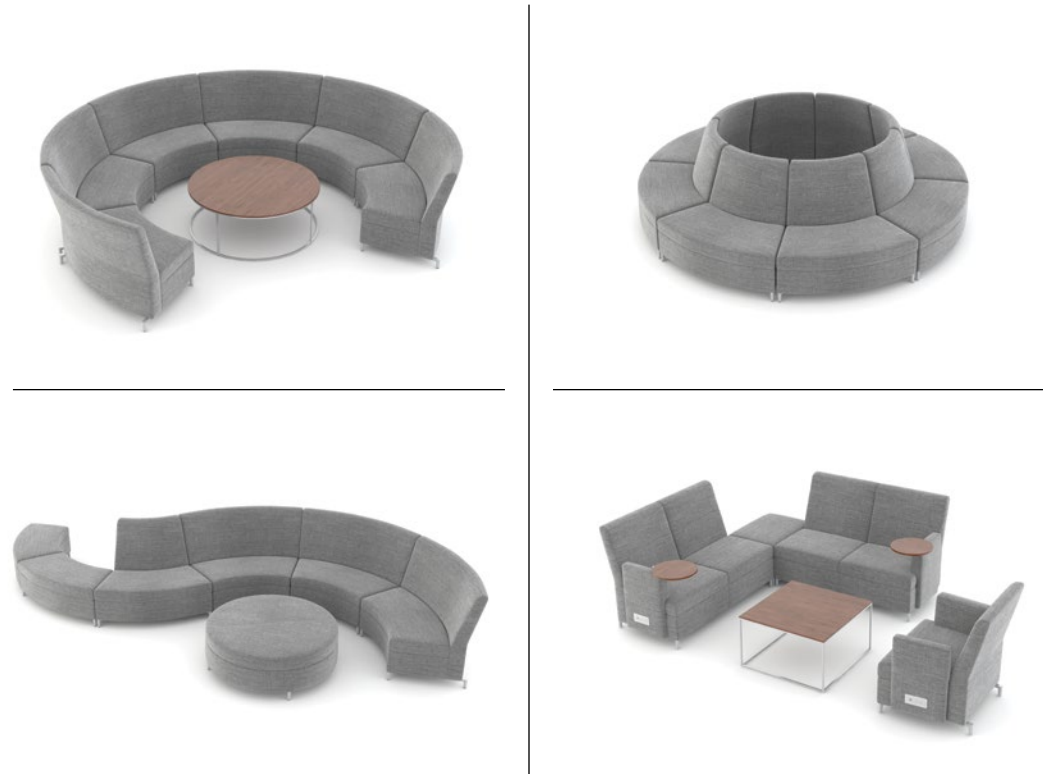

Opposite
*Upholstered Surround
 Tablet Arm
 Integrated Power*

come one, come all

Ziva is open when it needs to be, and private when quiet concentration is more important. Gradual curves and clean lines invite groups to huddle up, while upholstered surrounds block out the distractions. Tablet arms add a convenient working surface, and built-in electronic stations prove that charging isn't limited to the wall.

ziva

sets the stage for great work

Ziva's clean, modern, geometric lines and shapes let the work and collaboration that happens here shine. Subtle, precise horizontal stitching and contemporary hard surfaces are the difference between simple and sophisticated.

ziva

Details matter, and Ziva doesn't overlook a single one. **Foot Options** Adjustable, easy-to-level metal feet and optional casters are a critical part of the collection's ability to quickly change from one configuration to another. **Tables** Lightly scaled tables in both occasional and work heights are easy to pull up or put away. Available in veneer or white solid surface finishes. **Fabrics** All fabrics run railroaded.

clean lines in every form

Build interest and openness with precisely curved pieces, or create more defined spaces with straight edges. Ziva's modular design lets creativity flourish in any work environment, both in form and in feeling.