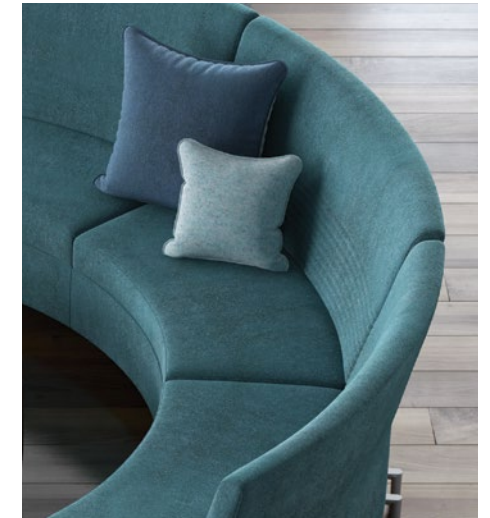

ziva

collaborative lounge

ziva

letting collaboration take any shape

Few furniture styles are as ever-amenable as Ziva. It effortlessly flows throughout any open workspace, letting collaboration of all kinds form naturally at every turn, twist, and corner. This flexible family was made to move around and stay as nimble as it is beautiful.

Opposite
*Upholstered Surround
 Tablet Arm
 Integrated Power*

come one, come all

Ziva is open when it needs to be, and private when quiet concentration is more important. Gradual curves and clean lines invite groups to huddle up, while upholstered surrounds block out the distractions. Tablet arms add a convenient working surface, and built-in electronic stations prove that charging isn't limited to the wall.

ziva

sets the stage for great work

Ziva's clean, modern, geometric lines and shapes let the work and collaboration that happens here shine. Subtle, precise horizontal stitching and contemporary hard surfaces are the difference between simple and sophisticated.

clean lines in every form

Build interest and openness with precisely curved pieces, or create more defined spaces with straight edges. Ziva's modular design lets creativity flourish in any work environment, both in form and in feeling.