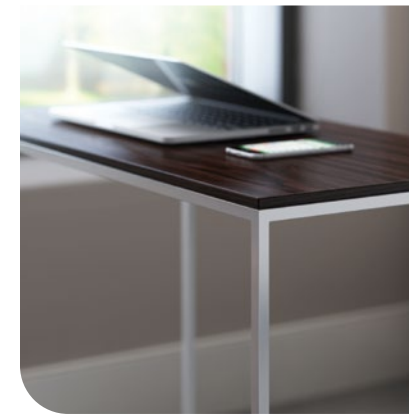

ziva

collaborative lounge

ziva

letting collaboration take any shape

Few furniture styles are as ever-amenable as Ziva. It effortlessly flows throughout any open workspace, letting collaboration of all kinds form naturally at every turn, twist, and corner. This flexible family was made to move around and stay as nimble as it is beautiful.

Opposite
*Upholstered Surround
 Tablet Arm
 Integrated Power*

come one, come all

Ziva is open when it needs to be, and private when quiet concentration is more important. Gradual curves and clean lines invite groups to huddle up, while upholstered surrounds block out the distractions. Tablet arms add a convenient working surface, and built-in electronic stations prove that charging isn't limited to the wall.

ziva

sets the stage for great work

Ziva's clean, modern, geometric lines and shapes let the work and collaboration that happens here shine. Subtle, precise horizontal stitching and contemporary hard surfaces are the difference between simple and sophisticated.

clean lines in every form

Build interest and openness with precisely curved pieces, or create more defined spaces with straight edges. Ziva's modular design lets creativity flourish in any work environment, both in form and in feeling.