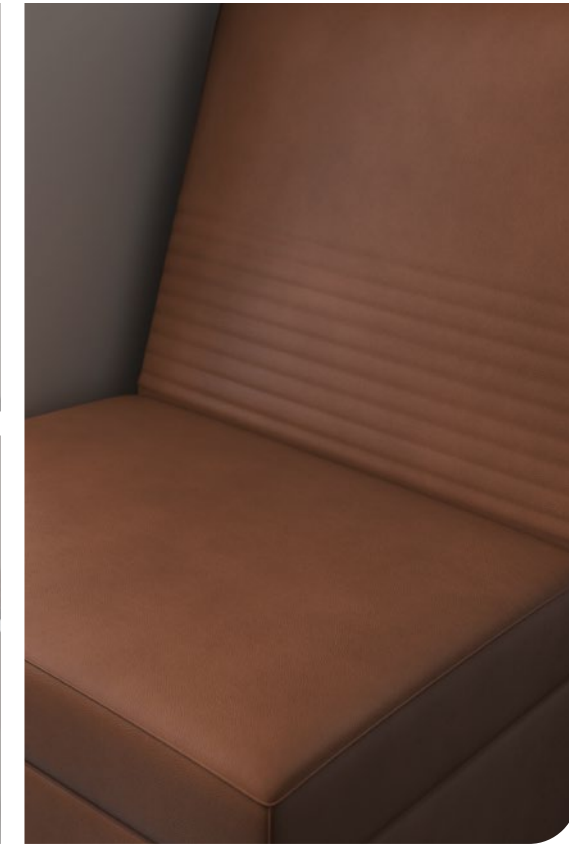

ziva

collaborative lounge

ziva

letting collaboration take any shape

Few furniture styles are as ever-amenable as Ziva. It effortlessly flows throughout any open workspace, letting collaboration of all kinds form naturally at every turn, twist, and corner. This flexible family was made to move around and stay as nimble as it is beautiful.

Opposite
*Upholstered Surround
 Tablet Arm
 Integrated Power*

come one, come all

Ziva is open when it needs to be, and private when quiet concentration is more important. Gradual curves and clean lines invite groups to huddle up, while upholstered surrounds block out the distractions. Tablet arms add a convenient working surface, and built-in electronic stations prove that charging isn't limited to the wall.

ziva

Details matter, and Ziva doesn't overlook a single one. **Foot Options** Adjustable, easy-to-level metal feet and optional casters are a critical part of the collection's ability to quickly change from one configuration to another. **Tables** Lightly scaled tables in both occasional and work heights are easy to pull up or put away. Available in veneer or white solid surface finishes. **Fabrics** All fabrics run railroaded.

clean lines in every form

Build interest and openness with precisely curved pieces, or create more defined spaces with straight edges. Ziva's modular design lets creativity flourish in any work environment, both in form and in feeling.