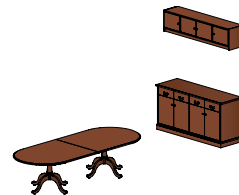

Walden

**l-unit with lateral files**  
overall dimensions  
112"W 136"D 28.75"H

**pedestal desk with storage and glass doors**  
overall dimensions  
74"W 104"D 80.5"H

**u-unit with back workwall and grill doors**  
overall dimensions  
74"W 108"D 80.5"H

**table desk with storage**  
overall dimensions  
110"W 104"D 79.125"H

**conference desk with modular workwall**  
overall dimensions  
110"W 104"D 79.125"H

**u-unit with side workwall and wardrobe**  
overall dimensions  
156"W 110"D 79.125"H

**pedestal desk with storage and glass doors**  
overall dimensions  
68"W 100"D 79.125"H

**l-unit with run-off desk and modular storage**  
overall dimensions  
132"W 86"D 79.125"H

**conference table with storage**  
overall dimensions  
200"W 72"D 79"H