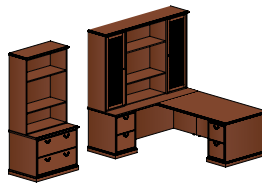

walden

casegoods & conference

walden

walden

*Antique Brass Pull  
Center Drawer with Pencil Tray  
Pull Out Writing Shelf*

**functional design**

Desks feature a pull out writing shelf and center drawer with pencil tray, adding function to the timeless design. Choose from glass, grill or wood overhead doors in varying sizes to suit your work style.

Walden

**l-unit with lateral files**  
overall dimensions  
112"W 136"D 28.75"H

**pedestal desk with storage and glass doors**  
overall dimensions  
74"W 104"D 80.5"H

**u-unit with back workwall and grill doors**  
overall dimensions  
74"W 108"D 80.5"H

**table desk with storage**  
overall dimensions  
110"W 104"D 79.125"H

**conference desk with modular workwall**  
overall dimensions  
110"W 104"D 79.125"H

**u-unit with side workwall and wardrobe**  
overall dimensions  
156"W 110"D 79.125"H

**pedestal desk with storage and glass doors**  
overall dimensions  
68"W 100"D 79.125"H

**l-unit with run-off desk and modular storage**  
overall dimensions  
132"W 86"D 79.125"H

**conference table with storage**  
overall dimensions  
200"W 72"D 79"H