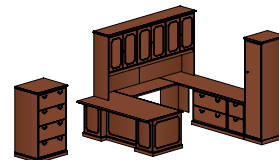

Walden

**l-unit with lateral files**  
overall dimensions  
112"W 136"D 28.75"H

**pedestal desk with storage and glass doors**  
overall dimensions  
74"W 104"D 80.5"H

**u-unit with back workwall and grill doors**  
overall dimensions  
74"W 108"D 80.5"H

**table desk with storage**  
overall dimensions  
110"W 104"D 79.125"H

**conference desk with modular workwall**  
overall dimensions  
110"W 104"D 79.125"H

**u-unit with side workwall and wardrobe**  
overall dimensions  
156"W 110"D 79.125"H

**pedestal desk with storage and glass doors**  
overall dimensions  
68"W 100"D 79.125"H

**l-unit with run-off desk and modular storage**  
overall dimensions  
132"W 86"D 79.125"H

**conference table with storage**  
overall dimensions  
200"W 72"D 79"H