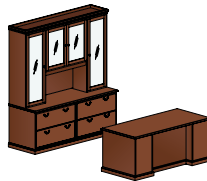

walden

casegoods & conference

walden

walden

*Antique Brass Pull  
Center Drawer with Pencil Tray  
Pull Out Writing Shelf*

**functional design**

Desks feature a pull out writing shelf and center drawer with pencil tray, adding function to the timeless design. Choose from glass, grill or wood overhead doors in varying sizes to suit your work style.

Walden

**l-unit with lateral files**  
overall dimensions  
112"W 136"D 28.75"H

**pedestal desk with storage and glass doors**  
overall dimensions  
74"W 104"D 80.5"H

**u-unit with back workwall and grill doors**  
overall dimensions  
74"W 108"D 80.5"H

**table desk with storage**  
overall dimensions  
110"W 104"D 79.125"H

**conference desk with modular workwall**  
overall dimensions  
110"W 104"D 79.125"H

**u-unit with side workwall and wardrobe**  
overall dimensions  
156"W 110"D 79.125"H

**pedestal desk with storage and glass doors**  
overall dimensions  
68"W 100"D 79.125"H

**l-unit with run-off desk and modular storage**  
overall dimensions  
132"W 86"D 79.125"H

**conference table with storage**  
overall dimensions  
200"W 72"D 79"H