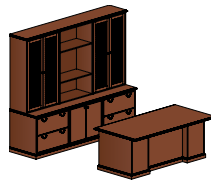

walden

casegoods & conference

walden

walden

*Antique Brass Pull  
Center Drawer with Pencil Tray  
Pull Out Writing Shelf*

**functional design**

Desks feature a pull out writing shelf and center drawer with pencil tray, adding function to the timeless design. Choose from glass, grill or wood overhead doors in varying sizes to suit your work style.

Walden

**l-unit with lateral files**  
overall dimensions  
112"W 136"D 28.75"H

**pedestal desk with storage and glass doors**  
overall dimensions  
74"W 104"D 80.5"H

**u-unit with back workwall and grill doors**  
overall dimensions  
74"W 108"D 80.5"H

**table desk with storage**  
overall dimensions  
110"W 104"D 79.125"H

**conference desk with modular workwall**  
overall dimensions  
110"W 104"D 79.125"H

**u-unit with side workwall and wardrobe**  
overall dimensions  
156"W 110"D 79.125"H

**pedestal desk with storage and glass doors**  
overall dimensions  
68"W 100"D 79.125"H

**l-unit with run-off desk and modular storage**  
overall dimensions  
132"W 86"D 79.125"H

**conference table with storage**  
overall dimensions  
200"W 72"D 79"H