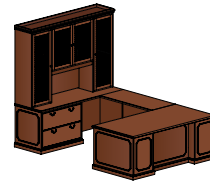

walden

casegoods & conference

walden

walden

*Antique Brass Pull  
Center Drawer with Pencil Tray  
Pull Out Writing Shelf*

**functional design**

Desks feature a pull out writing shelf and center drawer with pencil tray, adding function to the timeless design. Choose from glass, grill or wood overhead doors in varying sizes to suit your work style.

Walden

**l-unit with lateral files**  
overall dimensions  
112"W 136"D 28.75"H

**pedestal desk with storage and glass doors**  
overall dimensions  
74"W 104"D 80.5"H

**u-unit with back workwall and grill doors**  
overall dimensions  
74"W 108"D 80.5"H

**table desk with storage**  
overall dimensions  
110"W 104"D 79.125"H

**conference desk with modular workwall**  
overall dimensions  
110"W 104"D 79.125"H

**u-unit with side workwall and wardrobe**  
overall dimensions  
156"W 110"D 79.125"H

**pedestal desk with storage and glass doors**  
overall dimensions  
68"W 100"D 79.125"H

**l-unit with run-off desk and modular storage**  
overall dimensions  
132"W 86"D 79.125"H

**conference table with storage**  
overall dimensions  
200"W 72"D 79"H