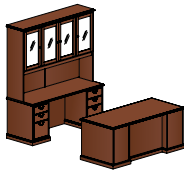

walden

casegoods & conference

walden

walden

*Antique Brass Pull  
Center Drawer with Pencil Tray  
Pull Out Writing Shelf*

**functional design**

Desks feature a pull out writing shelf and center drawer with pencil tray, adding function to the timeless design. Choose from glass, grill or wood overhead doors in varying sizes to suit your work style.

Walden

**l-unit with lateral files**  
overall dimensions  
112"W 136"D 28.75"H

**pedestal desk with storage and glass doors**  
overall dimensions  
74"W 104"D 80.5"H

**u-unit with back workwall and grill doors**  
overall dimensions  
74"W 108"D 80.5"H

**table desk with storage**  
overall dimensions  
110"W 104"D 79.125"H

**conference desk with modular workwall**  
overall dimensions  
110"W 104"D 79.125"H

**u-unit with side workwall and wardrobe**  
overall dimensions  
156"W 110"D 79.125"H

**pedestal desk with storage and glass doors**  
overall dimensions  
68"W 100"D 79.125"H

**l-unit with run-off desk and modular storage**  
overall dimensions  
132"W 86"D 79.125"H

**conference table with storage**  
overall dimensions  
200"W 72"D 79"H