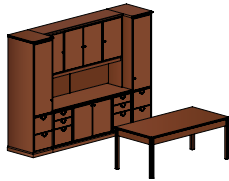

walden

casegoods & conference

walden

walden

*Antique Brass Pull  
Center Drawer with Pencil Tray  
Pull Out Writing Shelf*

**functional design**

Desks feature a pull out writing shelf and center drawer with pencil tray, adding function to the timeless design. Choose from glass, grill or wood overhead doors in varying sizes to suit your work style.

Walden

**l-unit with lateral files**  
overall dimensions  
112"W 136"D 28.75"H

**pedestal desk with storage and glass doors**  
overall dimensions  
74"W 104"D 80.5"H

**u-unit with back workwall and grill doors**  
overall dimensions  
74"W 108"D 80.5"H

**table desk with storage**  
overall dimensions  
110"W 104"D 79.125"H

**conference desk with modular workwall**  
overall dimensions  
110"W 104"D 79.125"H

**u-unit with side workwall and wardrobe**  
overall dimensions  
156"W 110"D 79.125"H

**pedestal desk with storage and glass doors**  
overall dimensions  
68"W 100"D 79.125"H

**l-unit with run-off desk and modular storage**  
overall dimensions  
132"W 86"D 79.125"H

**conference table with storage**  
overall dimensions  
200"W 72"D 79"H