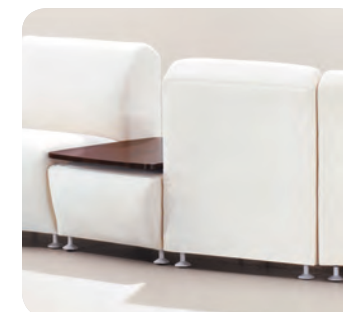

# encore

modular & freestanding lounge

**customization capabilities**

Multiple arm, table and leg options allow Encore to fit into any space. Create material contrast with multiple metal, textile and wood options for an environment with crafted character.

encore

**functional flexibility**

Encore is available in a multitude of lounge or bench components that can be configured with linking or freestanding tables to form an impressive array of lounge configurations.

**comprehensive offering**

Encore is a complete line with both freestanding and modular lounge, tables in multiple sizes, endless material possibilities and integrated power capabilities.

encore

**freestanding single seat**  
model EN9201U