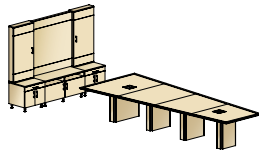

Bravado

Markerboard Media Wall Cabinet
Wire Management Access Base

modern application

Multi-functional and impromptu collaboration are simple when technology is within reach. Wire channels, optional wire access bases, and tilt-up power and data connectivity furnish meeting spaces with efficient, fluid functionality.

Bravado

view table with power and media wall
overall dimensions
96"W 84"D

view table with power and media/storage center
overall dimensions
96"W 240"D

boat table with power, media wall and storage
overall dimensions
96"W 216"D

square table and media wall
overall dimensions
96"W 100"D

large meeting room with media storage and buffet storage
overall dimensions
108"W 368"D

small meeting room with buffet storage
overall dimensions
72"W 180"D