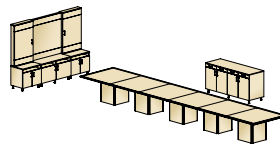

Bravado

Markerboard Media Wall Cabinet
Wire Management Access Base

modern application

Multi-functional and impromptu collaboration are simple when technology is within reach. Wire channels, optional wire access bases, and tilt-up power and data connectivity furnish meeting spaces with efficient, fluid functionality.

Bravado

view table with power and media wall
overall dimensions
96"W 84"D

view table with power and media/storage center
overall dimensions
96"W 240"D

boat table with power, media wall and storage
overall dimensions
96"W 216"D

square table and media wall
overall dimensions
96"W 100"D

large meeting room with media storage and buffet storage
overall dimensions
108"W 368"D

small meeting room with buffet storage
overall dimensions
72"W 180"D