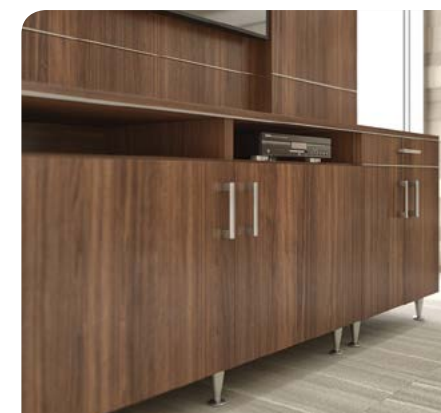

Bravado

conference tables & media walls

Bravado

*Media Wall Cabinets
Tilt-up Power/Data Access
Mitered Corner Construction*

versatility meets quality

Bravado meeting tables offer clean, functional design with timeless style and flexibility. Varying sizes and shapes pair with a multitude of finishes, including optional black or aluminum inlays, for a progressive yet distinguished look.

Bravado

an expanded perspective

The most extensive meeting environments are no challenge for Bravado. With standard table sizes up to 24 feet, Bravado can accommodate the greatest need to offer superior craftsmanship with an elegant profile—the cornerstone of any and every impression.

Bravado

Markerboard Media Wall Cabinet
Wire Management Access Base

modern application

Multi-functional and impromptu collaboration are simple when technology is within reach. Wire channels, optional wire access bases, and tilt-up power and data connectivity furnish meeting spaces with efficient, fluid functionality.

Bravado

view table with power and media wall
overall dimensions
96"W 84"D

view table with power and media/storage center
overall dimensions
96"W 240"D

boat table with power, media wall and storage
overall dimensions
96"W 216"D