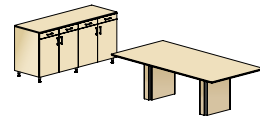

Bravado

Markerboard Media Wall Cabinet
Wire Management Access Base

modern application

Multi-functional and impromptu collaboration are simple when technology is within reach. Wire channels, optional wire access bases, and tilt-up power and data connectivity furnish meeting spaces with efficient, fluid functionality.

Bravado

view table with power and media wall
overall dimensions
96"W 84"D

view table with power and media/storage center
overall dimensions
96"W 240"D

boat table with power, media wall and storage
overall dimensions
96"W 216"D

square table and media wall
overall dimensions
96"W 100"D

large meeting room with media storage and buffet storage
overall dimensions
108"W 368"D

small meeting room with buffet storage
overall dimensions
72"W 180"D