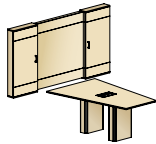

Bravado

Markerboard Media Wall Cabinet
Wire Management Access Base

modern application

Multi-functional and impromptu collaboration are simple when technology is within reach. Wire channels, optional wire access bases, and tilt-up power and data connectivity furnish meeting spaces with efficient, fluid functionality.

Bravado

view table with power and media wall
overall dimensions
96"W 84"D

view table with power and media/storage center
overall dimensions
96"W 240"D

boat table with power, media wall and storage
overall dimensions
96"W 216"D

square table and media wall
overall dimensions
96"W 100"D

large meeting room with media storage and buffet storage
overall dimensions
108"W 368"D

small meeting room with buffet storage
overall dimensions
72"W 180"D