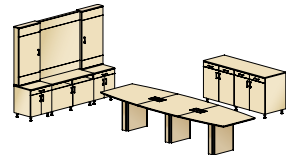

Bravado

Markerboard Media Wall Cabinet
Wire Management Access Base

modern application

Multi-functional and impromptu collaboration are simple when technology is within reach. Wire channels, optional wire access bases, and tilt-up power and data connectivity furnish meeting spaces with efficient, fluid functionality.

Bravado

view table with power and media wall
overall dimensions
96"W 84"D

view table with power and media/storage center
overall dimensions
96"W 240"D

boat table with power, media wall and storage
overall dimensions
96"W 216"D

square table and media wall
overall dimensions
96"W 100"D

large meeting room with media storage and buffet storage
overall dimensions
108"W 368"D

small meeting room with buffet storage
overall dimensions
72"W 180"D